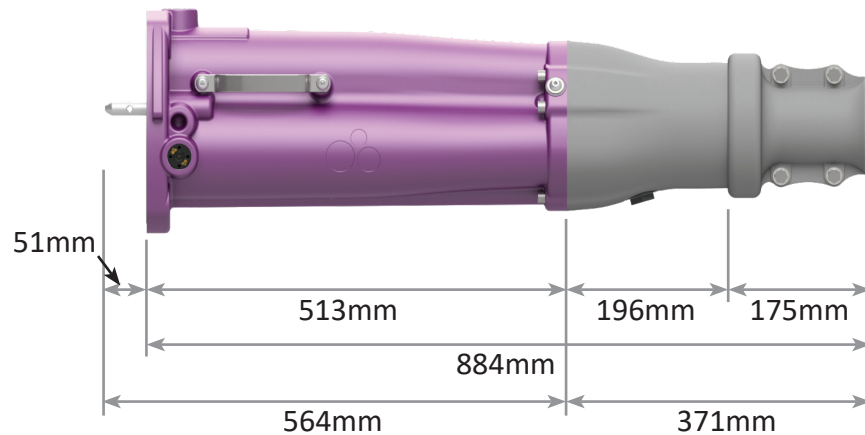

35BU Range High Voltage Couplers

Side View (Armoured)

Side View (Unarmoured)

Front View

35BU Range High Voltage Adaptors

Adaptor Side and Front View