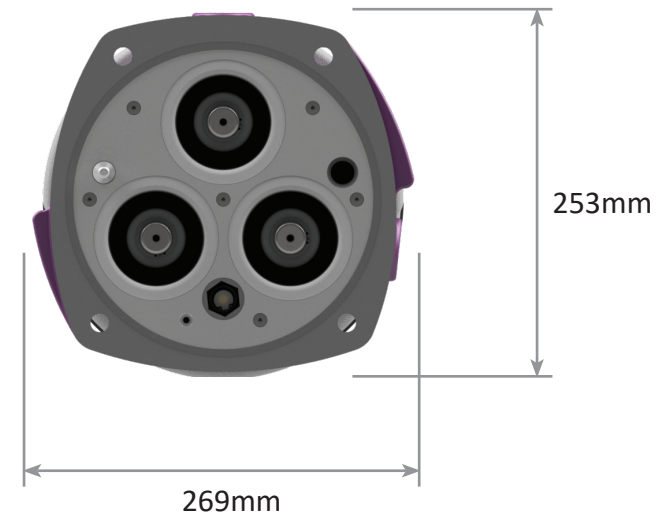

35BU Range High Voltage Couplers

Side View (Armoured)

Side View (Unarmoured)

Front View

35BU Range High Voltage Adaptors

Adaptor Side and Front View