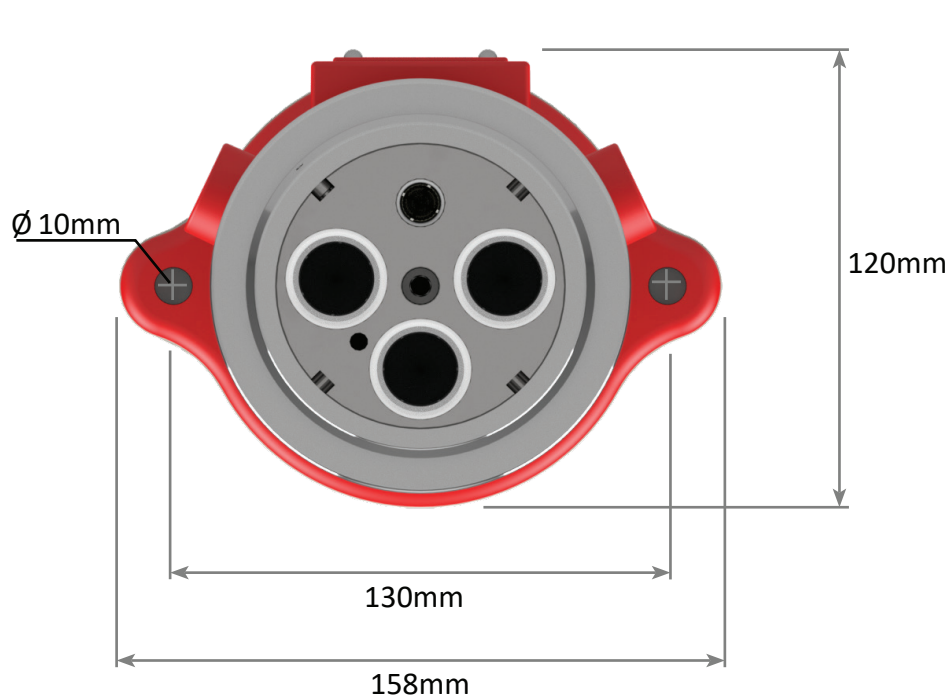

# PLZA RANGE

## Restrained Plugs and Sockets Flameproof

Front and Side View  
1100V  
425A