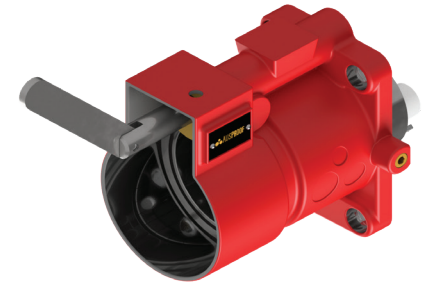

## Restrained Plugs and Sockets Flameproof

Front and Side View  
1100V  
425A