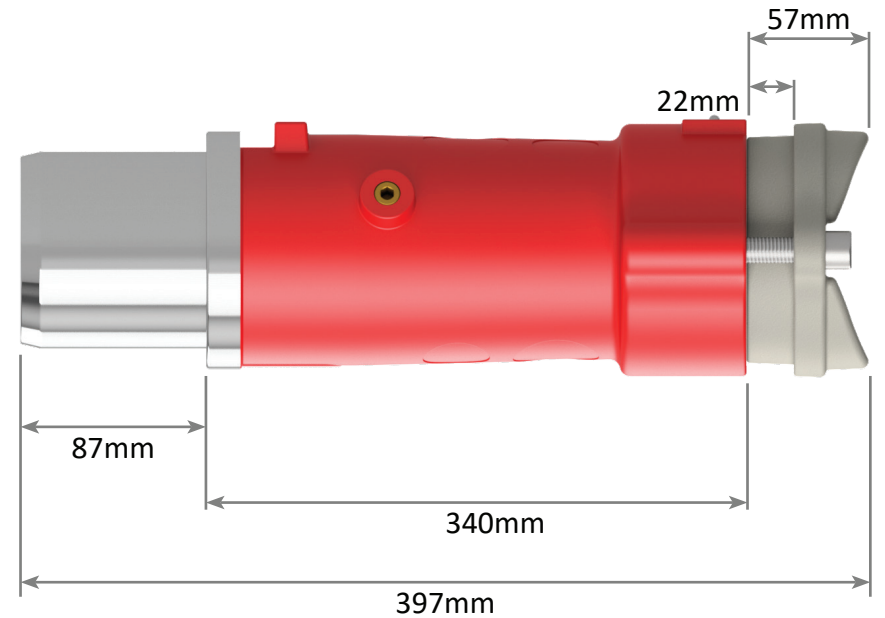

## Restrained Plugs and Sockets Flameproof

Front and Side View  
1100V  
425A