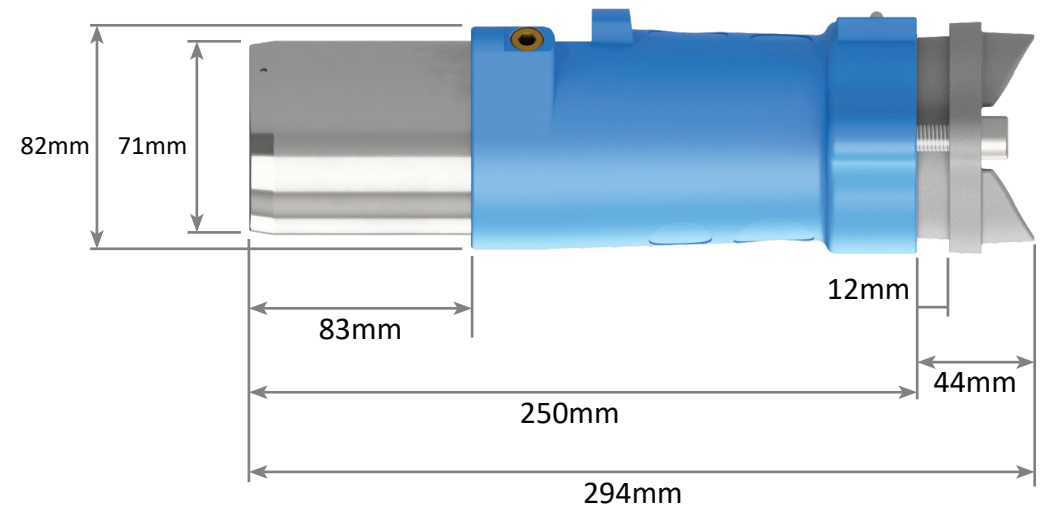

PSZA RANGE (Stainless Steel) Restrained Plugs and Sockets Flameproof

Front and Side View
1100V
250A

PSZA RANGE (Stainless Steel) Restrained Plugs and Sockets Flameproof

Front and Side View
1100V
250A