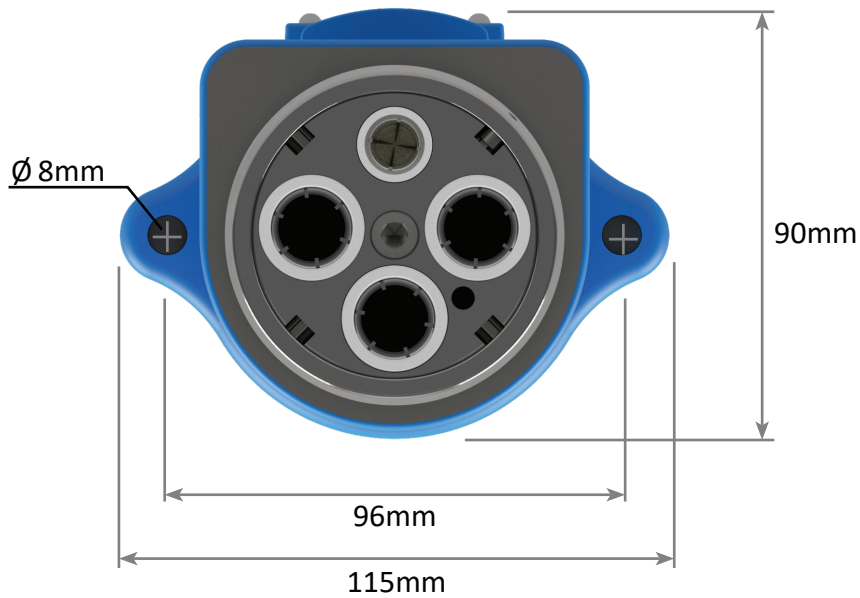

PSZA RANGE (Stainless Steel) Restrained Plugs and Sockets Flameproof

Front and Side View
1100V
250A

PSZA RANGE (Stainless Steel) Restrained Plugs and Sockets Flameproof

Front and Side View
1100V
250A