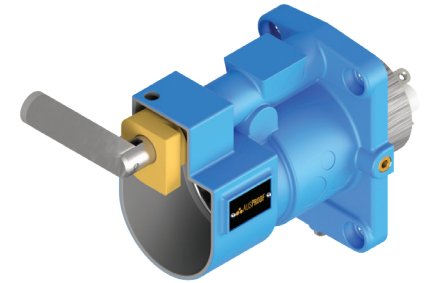

PSZA RANGE (Stainless Steel) Restrained Plugs and Sockets Flameproof

Front and Side View
1100V
250A

PSZA RANGE (Stainless Steel) Restrained Plugs and Sockets Flameproof

Front and Side View
1100V
250A